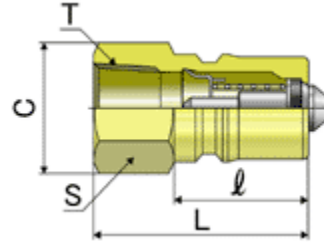

SP-V TYPE Brass Plug

Specification

Model	Connection	Dimensions (mm)				Weight (g)
		L	S	C	l	
CSP01P2V	Rc 1/8"	29	14	16	19	19
CSP02P2V	Rc 1/4"	36	17	19.5	22	36
CSP03P2V	Rc 3/8"	40	21	24	25	62
CSP04P2V	Rc 1/2"	44	29	33	28	128