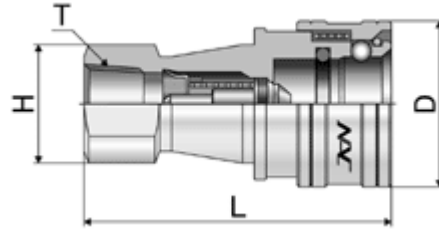

SP-V TYPE Stainless steel (SUS304) Socket

Specification

Model	Connection	Dimensions(mm)			Weight (g)
		L	D	H	
CSP01S3V	Rc 1/8"	48	24	18 / Face14	79
CSP02S3V	Rc 1/4"	58	28	22 / Face19	128
CSP03S3V	Rc 3/8"	65	35	25 / Face21	195
CSP04S3V	Rc 1/2"	72	45	35 / Face29	400