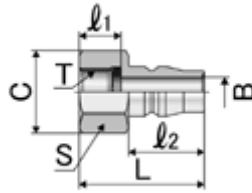

AL TYPE 20 Steel (Chrome-plated) PFG (Parallel pipe Female thread)

- PFG (Parallel pipe Female thread) are option.

Specification

Model	Connection Type (T)	Dimensions(mm)						Weight (g)
		L	S	C	l_1	l_2	ϕB	
CAL22PFG	G1/4"	33	17	18.5	11	20	7.5	24