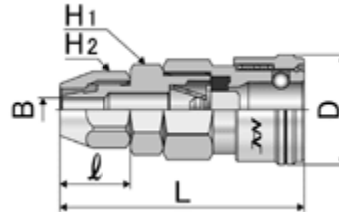

AL TYPE 20 Steel (Chrome-plated) SA,SB (Polyurethane coil tube connection)

- Polyurethane hose connection without hose clamps.
- These Nut types are interchangeable with simple AL types.
- To fit coupling into hose, slide hose over nipple then tighten nut.

Specification

Model	Hose size	Dimensions(mm)						Weight (g)
	Ø O . D . x Ø I . D .	L	Ø D	H1	H2	ℓ	Ø B	
CAL21SA	8 x 5	57.5	26.5	19	14	15	4	105
CAL22SA	9 x 6	59.5	26.5	19	17	17	4.8	112
CAL22SB	10 x 6.5	59.5	26.5	19	17	17	5.3	112
CAL23SA	12 x 8	62.5	26.5	19	19	20	7	120
CAL23SB	12.5 x 8.5	61.5	26.5	19	19	19	7	120
CAL24SA	16 x 11	66.5	26.5	23	27	25	10	162