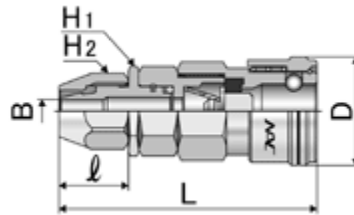

**AL TYPE 20 Steel (Chrome-plated) SAR,SBR (Rotary Type)**

- Polyurethane hose connection without hose clamps.
- These Nut types are Interchangeable with simple AL types.
- SAR, SBR ( Rotary type ) are option.

**Specification**

Model	Hose size	Dimensions(mm)						Weight (g)
	Ø . D . x Ø I . D .	L	ØD	H1	H2	ℓ	ØB	
CAL22SBR	10 x 6.5	64	26.5	19	17	17	5.3	122
CAL23SAR	12 x 8	67	26.5	19	19	20	7	130

**Standard Packing material : Nitrile rubber(NBR)**